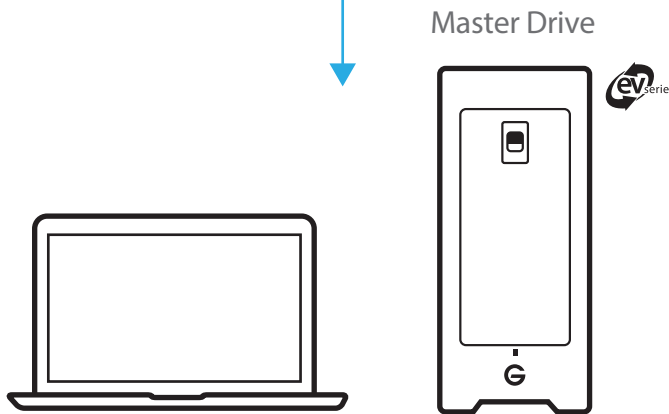

CLINTON HARN VIDEO WORKFLOW

ON LOCATION

Apple® MacBook Pro® **G-SPEED® Shuttle XL
with ev Series Bay Adapters**

COPY

Primary Copy   Secondary Copy

PROTECT

BACK AT THE STUDIO

Field Drive

Master Library

Backup