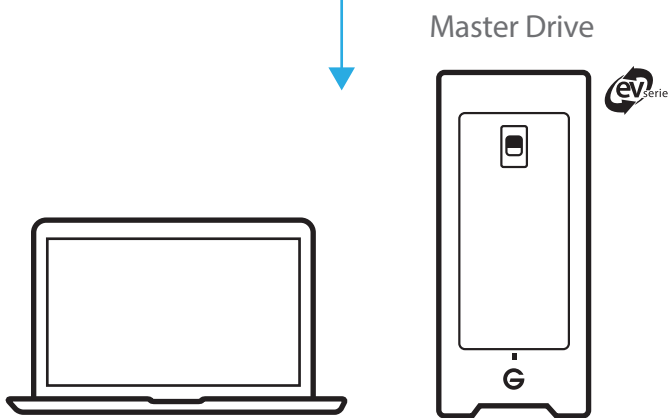

**ev Series Reader
RED MINI-MAG® Edition**

**ev Series Reader
Atomos Master Caddy® Edition**

Apple® MacBook Pro® **G-SPEED® Shuttle XL
with ev Series Bay Adapters**

COPY

Primary Copy Secondary Copy

G-DRIVE® ev RaW SSD